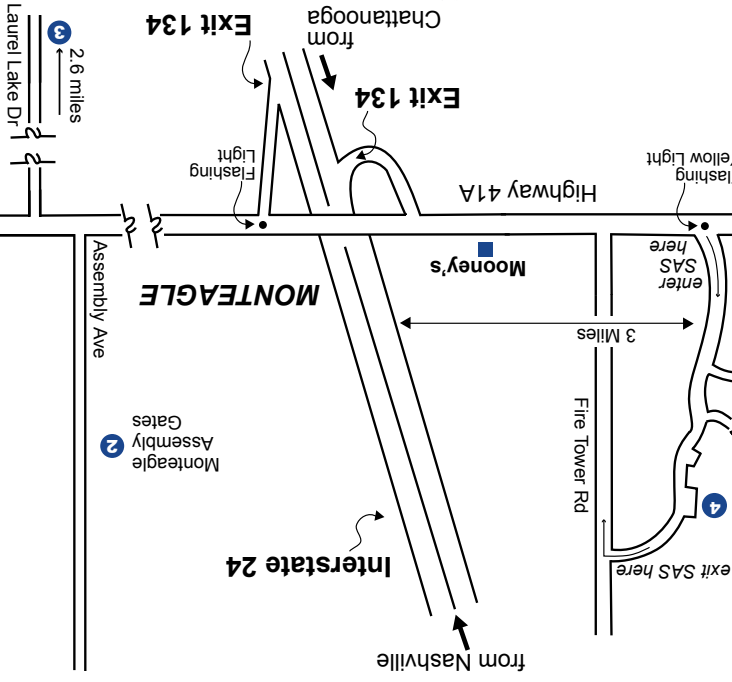

TN Craft—South

2018 Holiday Tour

TN Craft—South
presents the
2018 Holiday Tour
of
Artists' Studios & Galleries
Saturday, Dec. 1, 10-5 CST and Sunday, Dec. 2, 11-4 CST
Sewanee and Monteagle, Tennessee

Brochures and maps are available at each sponsor and tour location and online
www.tennesseecraft.org/south

TN Craft—South
25 Running Knob Hollow Rd.
Sewanee, TN 37375

www.tennesseecraft.org/south

Saturday, Dec. 1, 10-5 CST
Sunday, Dec. 2, 11-4 CST

Studio Tour Participants

LOOK FOR THE BRIGHT YELLOW SIGNS

Bob Askew
Watercolor and Oil Paintings
931-636-1873
bobaskew@askewart.com
www.askewart.com

Artisan Depot
Mixed
931-308-4130
franklincoarts@gmail.com
www.franklincoarts.weebly.com

Tracie Boswell
Copper
931-224-8700
lil.lee.copper@gmail.com
etsy.com/shop/LilleeCopper

Susan Church
Wood
931-967-4460
tomchurchstudio@yahoo.com

Elizabeth Core
Painting and Mixed Media
931-636-5391
elizcore@yahoo.com
www.elizabethcore.com

Lisa Dorney
Fused Glass
931-438-1767
butterflyartglass@cafes.net

Ephods & Pomegranates
Glyn and Will Melnyk
Textiles
610-357-6813
g.ruppemelnyk2015@gmail.com
www.ephodsandpomegranates.com

The Gallery at Monteagle
McCarty Pottery and Paintings
256-426-8682
galleriatmonteagle@gmail.com

Anne Griffin
Knitting
931-598-5729
anne.g@wildblue.net

Shore Griffin
Jewelry
615-460-9828
shoreg@comcast.net

Kate Gundersen
Paper
931-592-4481
gundersenkate49@gmail.com
www.kategun.com

Carol Kimmons
Clay
423-949-5922
carolkimmons@gmail.com
liquidambersv.wordpress.com

Cheryl Lankhaar
Oil and Acrylic Paintings
615-337-4717
clankhaar@sasweb.org

Mary Lynch
Handbuilt Clay and Jewelry
423-326-1338
mlynchtn@charter.net

Bill Mauzy
Wood
931-580-0686
billmauzy@me.com
www.imbricatewood.com

G. Sanford McGee
Copper
931-598-5120
gsanfordmcgee@yahoo.com
www.mcgeestudio.com

Sherry Nickell
Glass
931-205-7771
elektraart@gmail.com

Kim Phillips
Paper Arts
615-829-0772
kim@tinycreativehouse.com
www.tinycreativehouse.com

Ben Potter
Metal Sculpture
931-598-5773
www.angelsandanimals.net

Claire Reishman
Clay
931-598-0242
creishman@gmail.com

Pat Rollie
Textiles
323-333-6488
patrollie@gmail.com
www.patrollie.com

Darlene Seagroves
Quilts and Crochet
931-598-6803
lenelene@blomand.net

Wesley Smith
Functional Clay
931-222-0626
smithwe0@sewanee.edu

Jeanie Stephenson
Bronze
931-691-3873
jstephen@sewanee.edu
www.stephensonsbronze.com

Christi Teasley
Textiles
931-636-0251
ecteasley@gmail.com
www.teasleytextiles.com

Merissa Tobler
Pottery
931-636-3490
mtobler@sewanee.edu

Ursula Vann
Clay
256-534-8281
ursvan@comcast.net

Nancy Wallace
Book and Paper Arts
931-308-5953
wallacenj@att.net

Will Winton
Prints
571-460-2971
will@willwinton.com
www.willwinton.com

9. Locals
49 University Ave.
Sewanee, TN 37375

11. Ben Potter Studio
341 Kentucky Ave
Sewanee, TN 37375

7. Claire Reishman Studio
102 Curlicue Rd.
Sewanee, TN 37375

5. Merissa Tobler Studio
25 Running Knob Hollow Rd.
Sewanee, TN 37375

3. Melnyk Studio
Ephods and Pomegranates
1805 Laurel Lake Dr.
Monteagle, TN 37356

1. Christi Teasley Studio
187 King St.
Monteagle, TN 37356